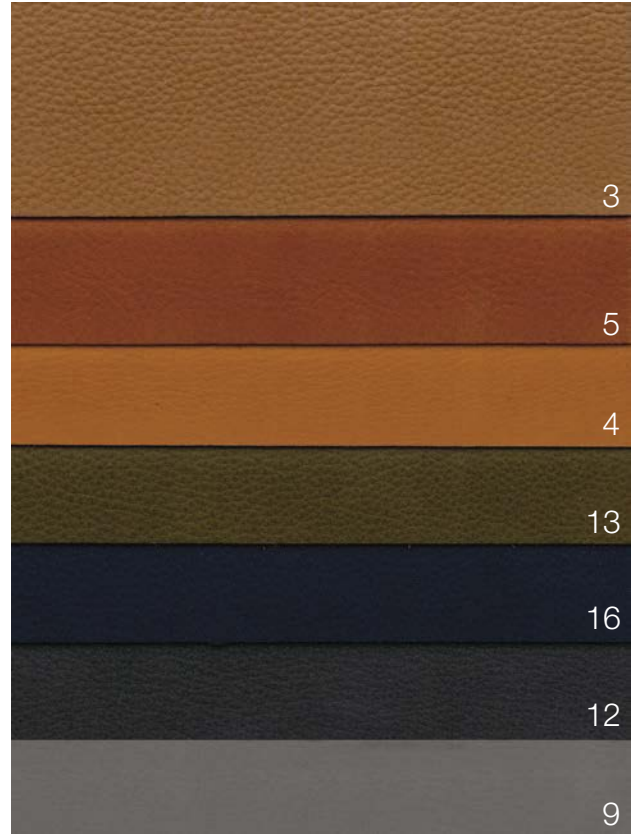

Bridge

Alcantara

Barrè

Melodia

Melodia (Pattern)

leathers

Opale - category "TOP"

Giada - category "N"

Giada - category "N"

Agata - category "SUPER"

Ambra - category "N"

Ambra - category "N"

Rubino - category "N"

Topazio - category "SUPER"

Perla - category "SUPER"

Nabuk

Ametista - category "SUPER"

PRINTED EXAMPLE WITH ARFLEX DRAWING, AVAILABLE ON ALL THE COLORS OF AMETISTA LEATHER. THE PRINTING CAN BE REALIZED ONLY ON HALF HIDE.

cow hide and fur

Cow hide

Latte
Milk

Tortora
Dove-grey

Naturale
Natural

Terracotta

Testa di moro
Dark brown

Nero
Black

Fur

Rosa
Pink

Nero
Black

Blu
Blue