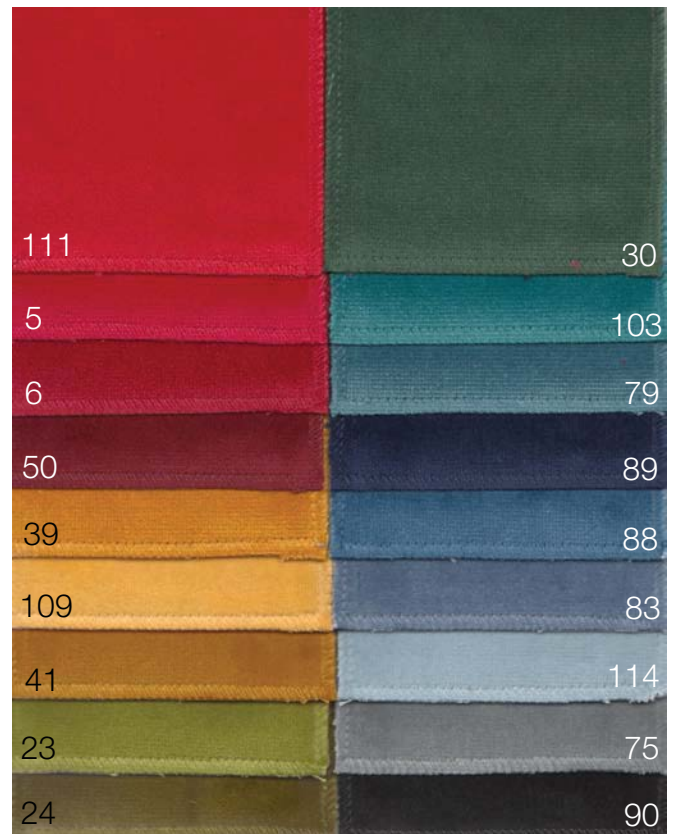

Moxie

Babilon

Walls

Batna

Blog

Bombay

Combi (Double face)

Madras

Ametista - category "SUPER"

PRINTED EXAMPLE WITH ARFLEX DRAWING, AVAILABLE ON ALL THE COLORS OF AMETISTA LEATHER. THE PRINTING CAN BE REALIZED ONLY ON HALF HIDE.

cow hide and fur

Cow hide

Latte
Milk

Tortora
Dove-grey