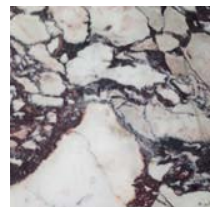

Naturale
Natural

lacquered colours
for metal

Standard lacquered

Bianco
White

Nero
Black

Canna di fucile
Gun metal grey

Option for lacquered

Brunito
Burnished

Oro
Gold

Laccato oro
Golden lacquered

lacquered colours
for wood

Standard lacquered

Bianco
White

Nero
Black

Options for lacquered

Grigio RAL 7036
Grey RAL 7036

Marble

Carrara

Emperador

Marquinia

Breccia medicea

Guatemala

Travertino rosso

Travertino romano