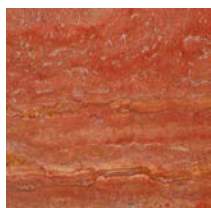

Naturale
Natural

lacquered colours
for metal

Standard lacquered

Bianco
White

Nero
Black

Canna di fucile
Gun metal grey

Option for lacquered

Brunito
Burnished

Oro
Gold

Laccato oro
Golden lacquered

lacquered colours
for wood

Standard lacquered

Bianco
White

Nero
Black

Options for lacquered

Grigio RAL 7036
Grey RAL 7036

Verde pantone 5635
Green pantone 5635

Bordeaux arflex

wood and marble

Wood

Noce Canaletto
Canaletto walnut

Rovere
Oak

Cioccolato
Chocolate

Wengè

Marble

Carrara

Emperador

Marquinia

Breccia medicea

Guatemala

Travertino rosso

Travertino romano